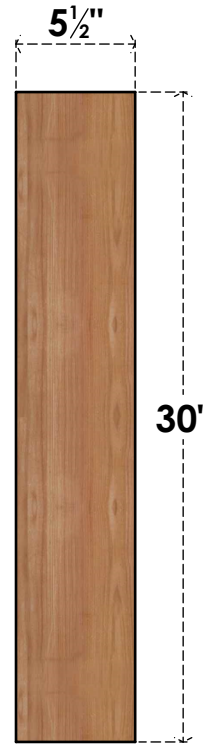

BRC06X22X30TRA00SWR

5 1/2"W X 22"D X 30"H TRADITIONAL SMOOTH BRACE, WESTERN RED CEDAR

SIDE

FRONT

EKENA MILLWORK
2300 WEST MAIN ST.
CLARKSVILLE, TX 75426
TOLL FREE: 866-607-0453
WWW.EKENAMILLWORK.COM

NOTES

1. INSTALLATION TO BE COMPLETED IN ACCORDANCE WITH MANUFACTURER'S SPECIFICATIONS.
2. DRAWING MAY NOT BE TO SCALE
3. THIS DRAWING IS INTENDED FOR DESIGN AND PLANNING PURPOSES ONLY.
4. ALL INFORMATION CONTAINED HEREIN WAS CURRENT AT THE TIME OF DEVELOPMENT BUT MUST BE REVIEWED AND APPROVED BY THE PRODUCT MANUFACTURER TO BE CONSIDERED ACCURATE.
5. PRODUCTS ARE NOT KILN DRIED. THIS ITEM IS UNIQUE AND WILL CONTAIN THE NATURAL VARIATIONS THAT THE WOOD SPECIES OFFERS. THIS MAY RESULT IN VARIATIONS UP TO 1/4"