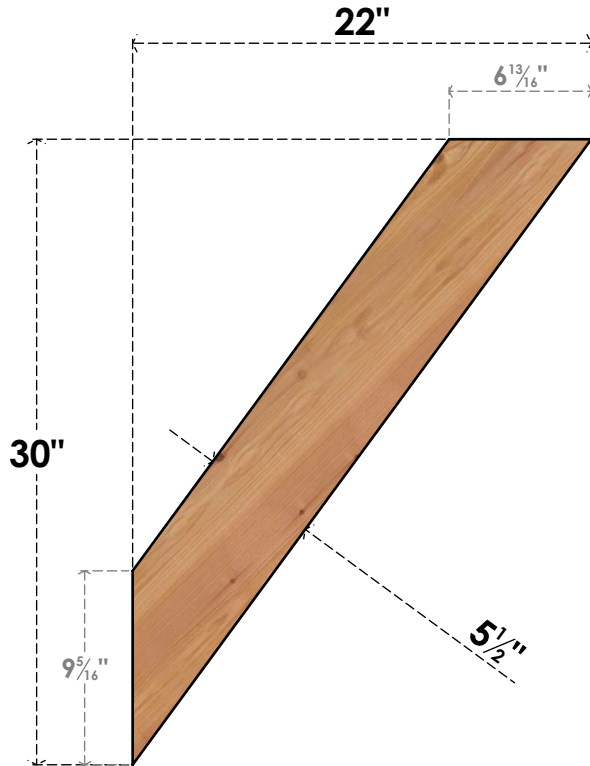

BRC06X22X30TRA00SWR

5 1/2"W X 22"D X 30"H TRADITIONAL SMOOTH BRACE, WESTERN RED CEDAR

SIDE

FRONT

EKENA MILLWORK
2300 WEST MAIN ST.
CLARKSVILLE, TX 75426
TOLL FREE: 866-607-0453
WWW.EKENAMILLWORK.COM

NOTES

1. INSTALLATION TO BE COMPLETED IN ACCORDANCE WITH MANUFACTURER'S SPECIFICATIONS.
2. DRAWING MAY NOT BE TO SCALE
3. THIS DRAWING IS INTENDED FOR DESIGN AND PLANNING PURPOSES ONLY.
4. ALL INFORMATION CONTAINED HEREIN WAS CURRENT AT THE TIME OF DEVELOPMENT BUT MUST BE REVIEWED AND APPROVED BY THE PRODUCT MANUFACTURER TO BE CONSIDERED ACCURATE.
5. PRODUCTS ARE NOT KILN DRIED. THIS ITEM IS UNIQUE AND WILL CONTAIN THE NATURAL VARIATIONS THAT THE WOOD SPECIES OFFERS. THIS MAY RESULT IN VARIATIONS UP TO 1/4"